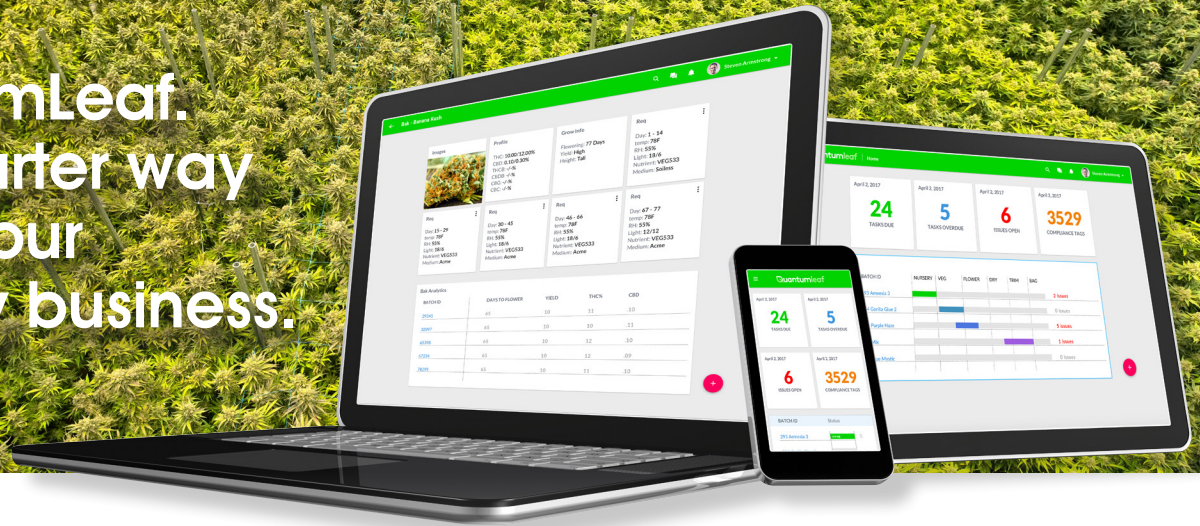

Manage your grow.
Wherever you go.

Oversee every detail of your operation in real-time. Anytime.

QuantumLeaf™ Cannabis Management Software gives you complete, up-to-the-moment visibility of your entire growery operation – on any device. Manage or check status in real time anywhere, any time. From seed to sale – and everything in between, our secure and 100% compliant solution helps you maximize efficiencies, save money and grow smarter.

QuantumLeaf. The smarter way to run your growery business.

Oversee Your Entire Operation Anytime. Anywhere.

- Powerful features allow you to know the status of your growery with up-to-the-minute accuracy
- Secure, cloud-based solution syncs seamlessly between your computer, tablet and smartphone via web browser, Android or iOS operating systems
- No need for expensive onsite servers or IT professionals

100% Government Compliant.

- Seamless integration with your state's compliance software helps keep your operation legal and above board

Track and Manage Everything from Seed to Sale.

- Real-time inventory management and tracking with direct interface to sales order generation and accounting – providing a single solution for your entire operation
- Powerful analytics track and analyze your grow process to improve efficiencies and find savings
- Automatic resupply ordering saves time and improves efficiency
- Auto schedule and assign tasks to individuals, groups of employees, rooms/gardens or by batch
- Customizable dashboards for every employee. Control permissions for managers and non-managers
- Barcode and RFID-ready so you can get your products to your buyers quickly and efficiently
- **Partnered with Acumatica** – the cloud ERP business solution optimized for the cannabis industry